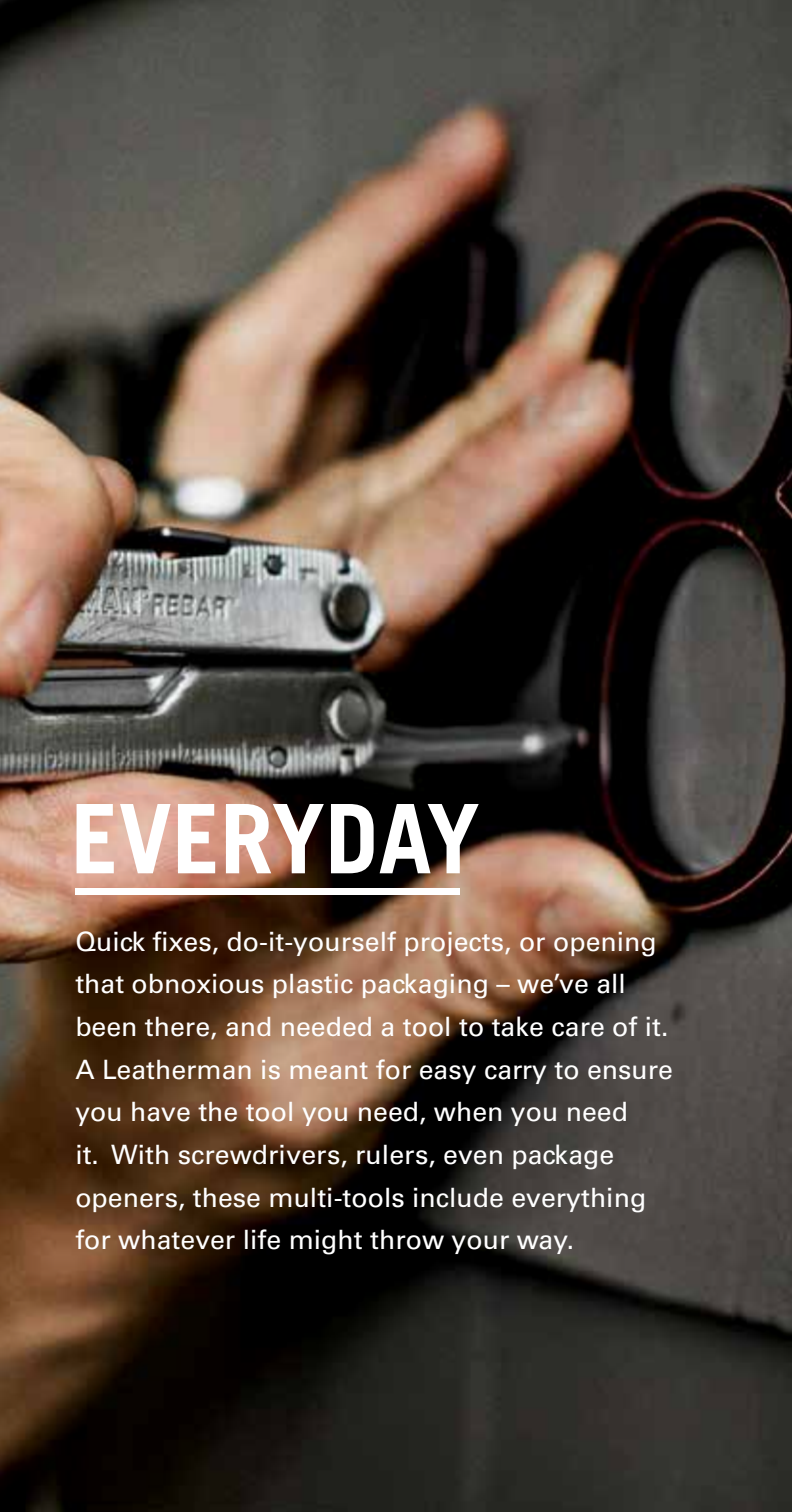

# EVERYDAY

Quick fixes, do-it-yourself projects, or opening that obnoxious plastic packaging – we've all been there, and needed a tool to take care of it. A Leatherman is meant for easy carry to ensure you have the tool you need, when you need it. With screwdrivers, rulers, even package openers, these multi-tools include everything for whatever life might throw your way.