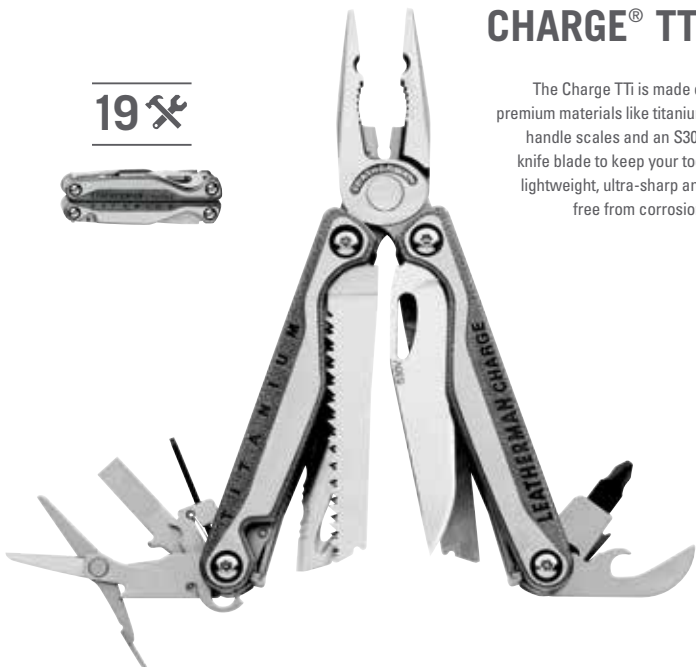

19

CHARGE® TTi

The Charge TTi is made of premium materials like titanium handle scales and an S30V knife blade to keep your tool lightweight, ultra-sharp and free from corrosion.

TOOLS

Needlenose Pliers
Regular Pliers
Hard-wire Cutters
Wire Cutters
Crimper
Wire Stripper
S30V Knife
420HC Serrated Knife
Saw
Spring-action Scissors

Cutting Hook
Ruler (8 in | 19 cm)
Can Opener
Bottle Opener
Wood/Metal File
Diamond-coated File
Large Bit Driver
Small Bit Driver
Medium Screwdriver

FEATURES

Primary Blade Length: 2.9 in | 7.37 cm
Closed Length: 4 in | 10 cm
Weight: 8.2 oz | 232 g
Stainless Steel
All Locking Features
Lanyard Ring

Replaceable Pocket Clip &
Quick-release Lanyard Ring
Titanium Handle Scales
Outside-accessible Features
One-hand Operable Features
Leather or Nylon Sheath

BIT KIT

Square Drive #1 & #2
Eyeglass Screwdriver
Hex 5/32 & 9/64"
Hex 1/8" & 7/64"

Hex 3/32" & 5/64"
Hex 1/16" & .050"
Phillips #1-2 & 3/16" Screwdriver
Screwdriver 1/8" & Torx #15