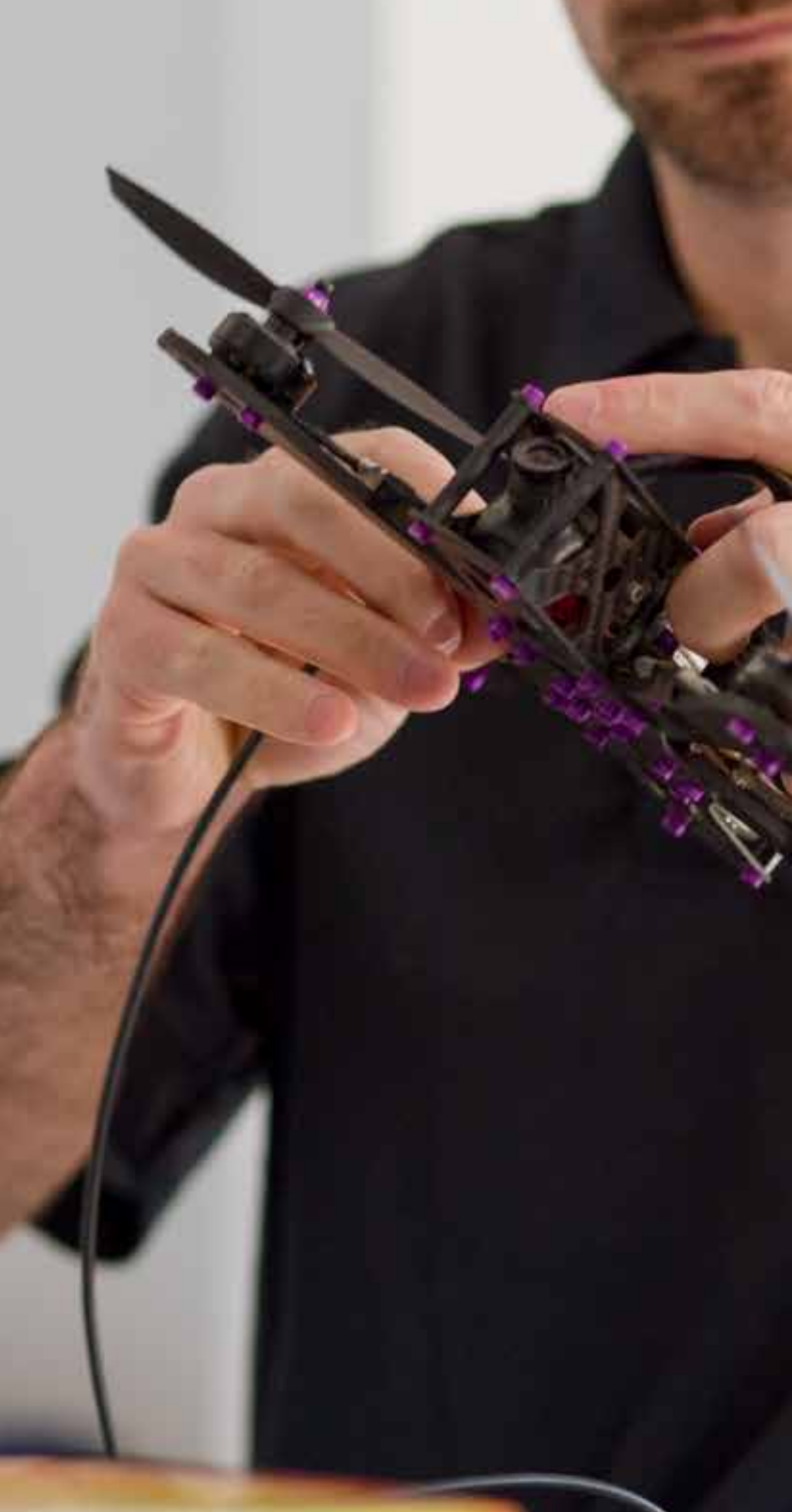

# WEARABLES

The greatest tool is the one you have ready when you need it. Tread, our wearable multi-tool empowers you to solve everyday problems or respond to more critical situations, regardless of where you are, because everything you need is right on your wrist. Customizable, travel-friendly, and packed with useful tools to prepare you for anything, you'll soon wonder how you handled life without your wearable Leatherman.