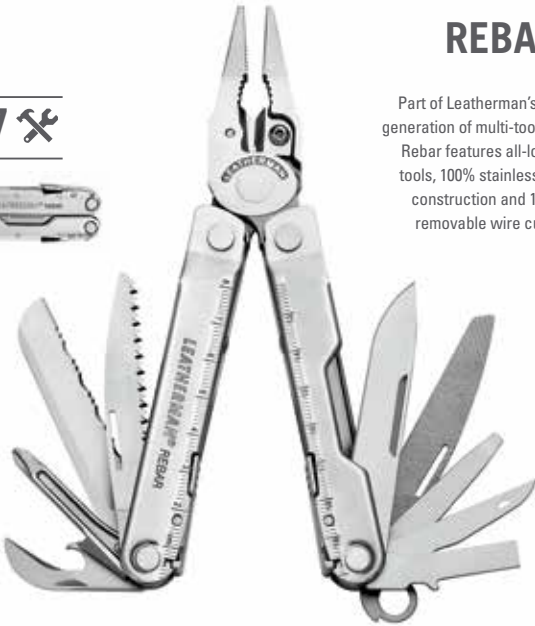

REBAR®

Part of Leatherman's next-generation of multi-tools, the Rebar features all-locking tools, 100% stainless steel construction and 154CM removable wire cutters.

17

TOOLS

- Needlenose Pliers
- Regular Pliers
- 154CM Replaceable Wire Cutters
- 154CM Replaceable Hard-wire Cutters
- Electrical Crimper
- Wire Stripper
- 420HC Knife
- 420HC Serrated Knife
- Saw
- Awl w/ Thread Loop
- Ruler (8 in | 19 cm)
- Can Opener
- Bottle Opener
- Wood/Metal File
- Phillips Screwdriver
- Large Screwdriver
- Small Screwdriver

FEATURES

- Primary Blade Length: 2.9 in | 7.36 cm
- Closed Length: 4 in | 10.16 cm
- Weight: 6.7 oz | 189.94 g
- Stainless Steel
- All Locking Features
- Lanyard Ring