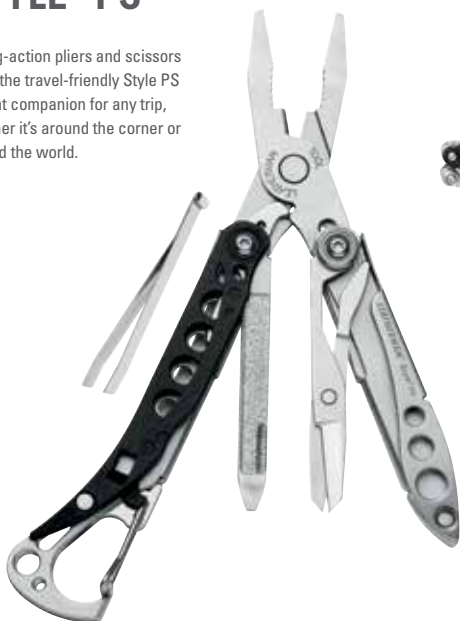

STYLE® PS

Spring-action pliers and scissors make the travel-friendly Style PS a great companion for any trip, whether it's around the corner or around the world.

8

TOOLS

Spring-action Needle-nose Pliers
Spring-action Regular Pliers
Spring-action Wire Cutters
Spring-action Scissors

Flat/Phillips Screwdriver
Tweezers
Nail File
Carabiner/Bottle Opener

FEATURES

Closed Length: 2.9 in | 7.5 cm
Weight: 1.58 oz | 44.7 g
Stainless Steel
Glass-filled Nylon Handle Scale

Key Ring Hole
Travel Friendly
Outside-accessible Features