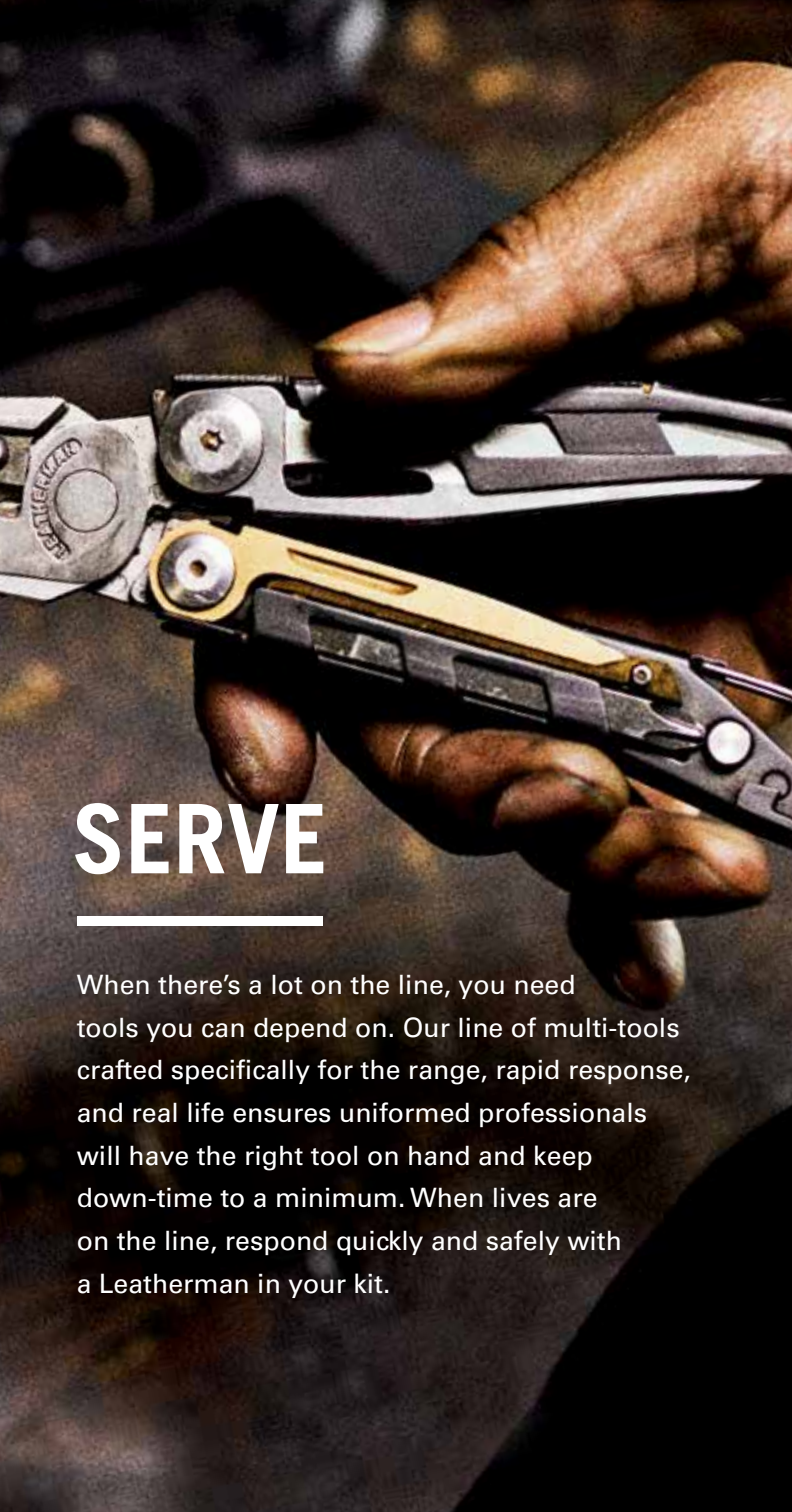

SERVE

When there's a lot on the line, you need tools you can depend on. Our line of multi-tools crafted specifically for the range, rapid response, and real life ensures uniformed professionals will have the right tool on hand and keep down-time to a minimum. When lives are on the line, respond quickly and safely with a Leatherman in your kit.