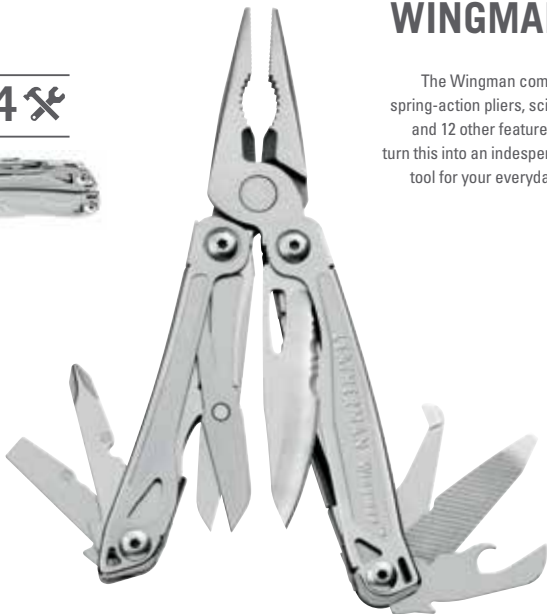

WINGMAN®

The Wingman combines spring-action pliers, scissors and 12 other features that turn this into an indispensable tool for your everyday life.

14

TOOLS

Spring-action Needle-nose Pliers
Spring-action Regular Pliers
Spring-action Wire Cutters
Wire Stripper
420HC Combo Knife
Spring-action Scissors
Package Opener

Ruler (1.5 in | 3.8 cm)
Can Opener
Bottle Opener
Wood/Metal File
Phillips Screwdriver
Medium Screwdriver
Small Screwdriver

FEATURES

Blade Length: 2.6 in | 6.6 cm
Closed Length: 3.8 in | 9.7 cm
Weight: 7 oz | 198.4 g
Stainless Steel

Replaceable Pocket Clip
Integrated Lanyard Attachments
Outside-accessible Features
One-hand Operable Features